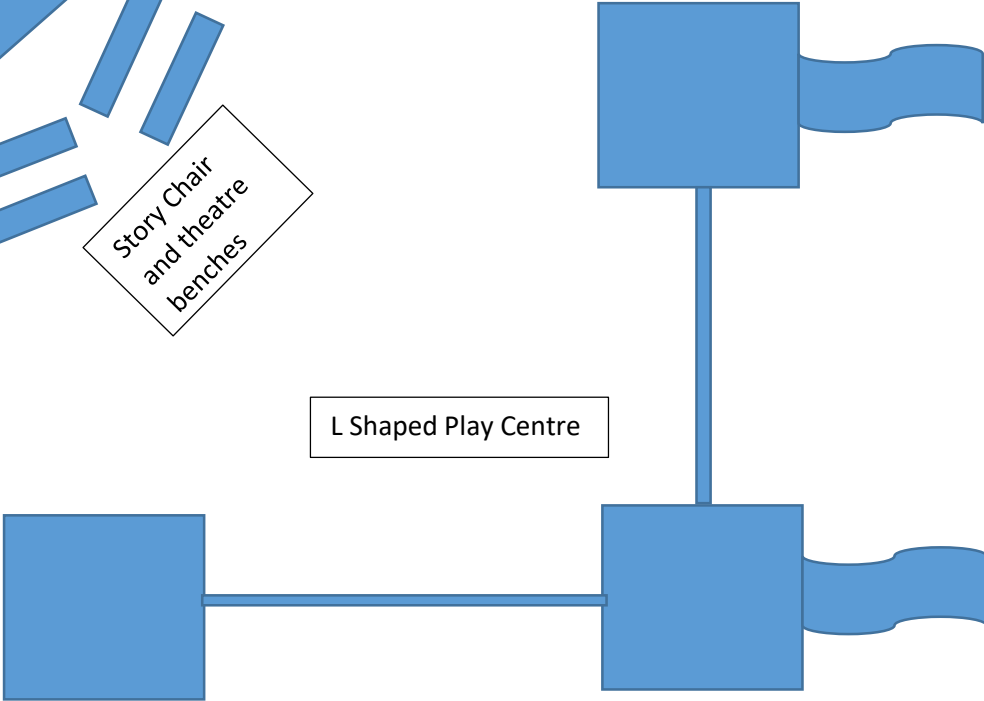

15 Meters

80 Grass Mats at 1.5 meter x 1 meter to cover full area

Story Chair and theatre benches

School Bus

L Shaped Play Centre

8 Meters

8 Meters

L Shaped Kitchen

Shop ( 6 x 4 Wendy )

15 Meters